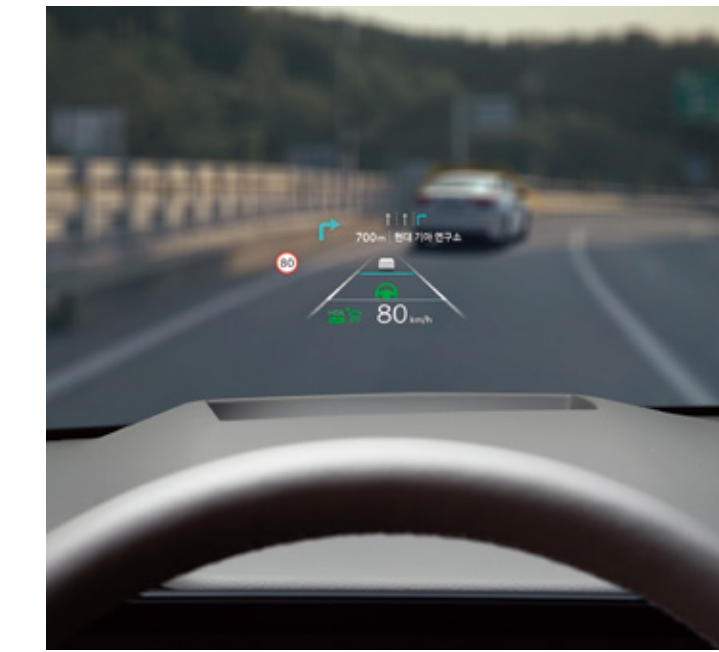

## Kia Digital Key 2

iPhone, Apple Watch, or Android phones (e.g., Samsung smartphone) can be used to lock and unlock the doors and start the car, and up to 15 devices can share these functions.  
※ For more information on compatible devices, please refer to the Kia Connect website.

## Built-In Cam 2

The high-resolution front and rear cameras produce superior video quality day and night, and offer a range of features including audio recording, a large external memory, OTA functionality, and driving information storage and playback (linked to the map). The Kia Connect app transmits impact detection video clips during parking and provides status information on the built-in cam.

## Head-Up Display

The 11" high-definition Head-Up Display shows key driving information in the same theme as the instrument cluster and navigation system.