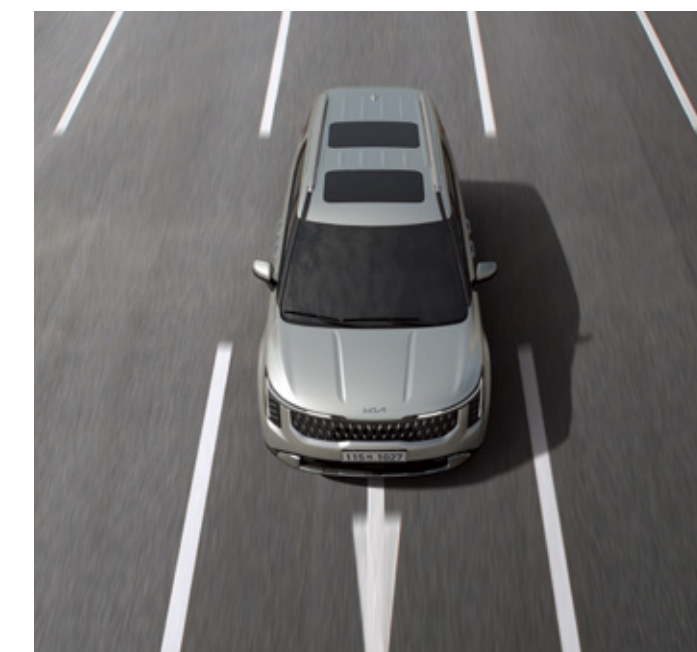

Forward Collision-Avoidance Assist

Monitors the surroundings while driving, warns if there is a risk of a collision, and automatically assists braking if the vehicle in front suddenly slows down after the warning, or if there is an increased risk of a collision with a car, motorcycle, pedestrian or cyclist ahead.

Automatically assists braking if there is an increased risk of a collision with a vehicle or motorcycle approaching from the opposite direction when turning left at an intersection with the indicator on, or with a vehicle approaching from the side of an intersection when driving straight through.

Also it provides automatic braking assistance if there is an increased risk of a collision with a vehicle or motorcycle approaching from the front while driving in your own lane, and automatic evasive manoeuvres assistance if there is a risk of a collision with a vehicle or motorcycle approaching from the front or with a vehicle or motorcycle ahead in the next lane when changing lanes.

Automatically assists with evasive maneuvers if there is a risk of collision with a vehicle, motorcycle, pedestrian or cyclist on the edge of the lane ahead, or a risk of rear cross-traffic collision when changing lanes.

Remote Smart Parking Assist

The driver can move the car forwards or backwards remotely from outside using the Smart Key.

Specialized Control for Congested Roads

Unnecessary operations caused by repeated accelerations/decelerations are reduced and riding quality is improved by strategically changing the shift pattern and the engine start timing when the road is judged to be a low-speed congested section after combining data on road information and driving status on the navigation.

※ Specialized Control for Congested Roads is an exclusive specification for Hybrid models.

Front/Side/Rear Parking Distance Warning

Alerts the driver at low speeds to avoid colliding with objects around the vehicle.

Lane Keeping Assist

Detects the lane and helps you drive by keeping the car centered in the lane.