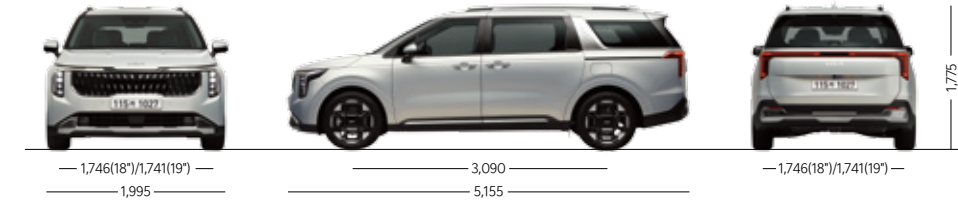

SPECIFICATIONS

※ Height including roof rack (unit: mm)

Gasoline / Diesel