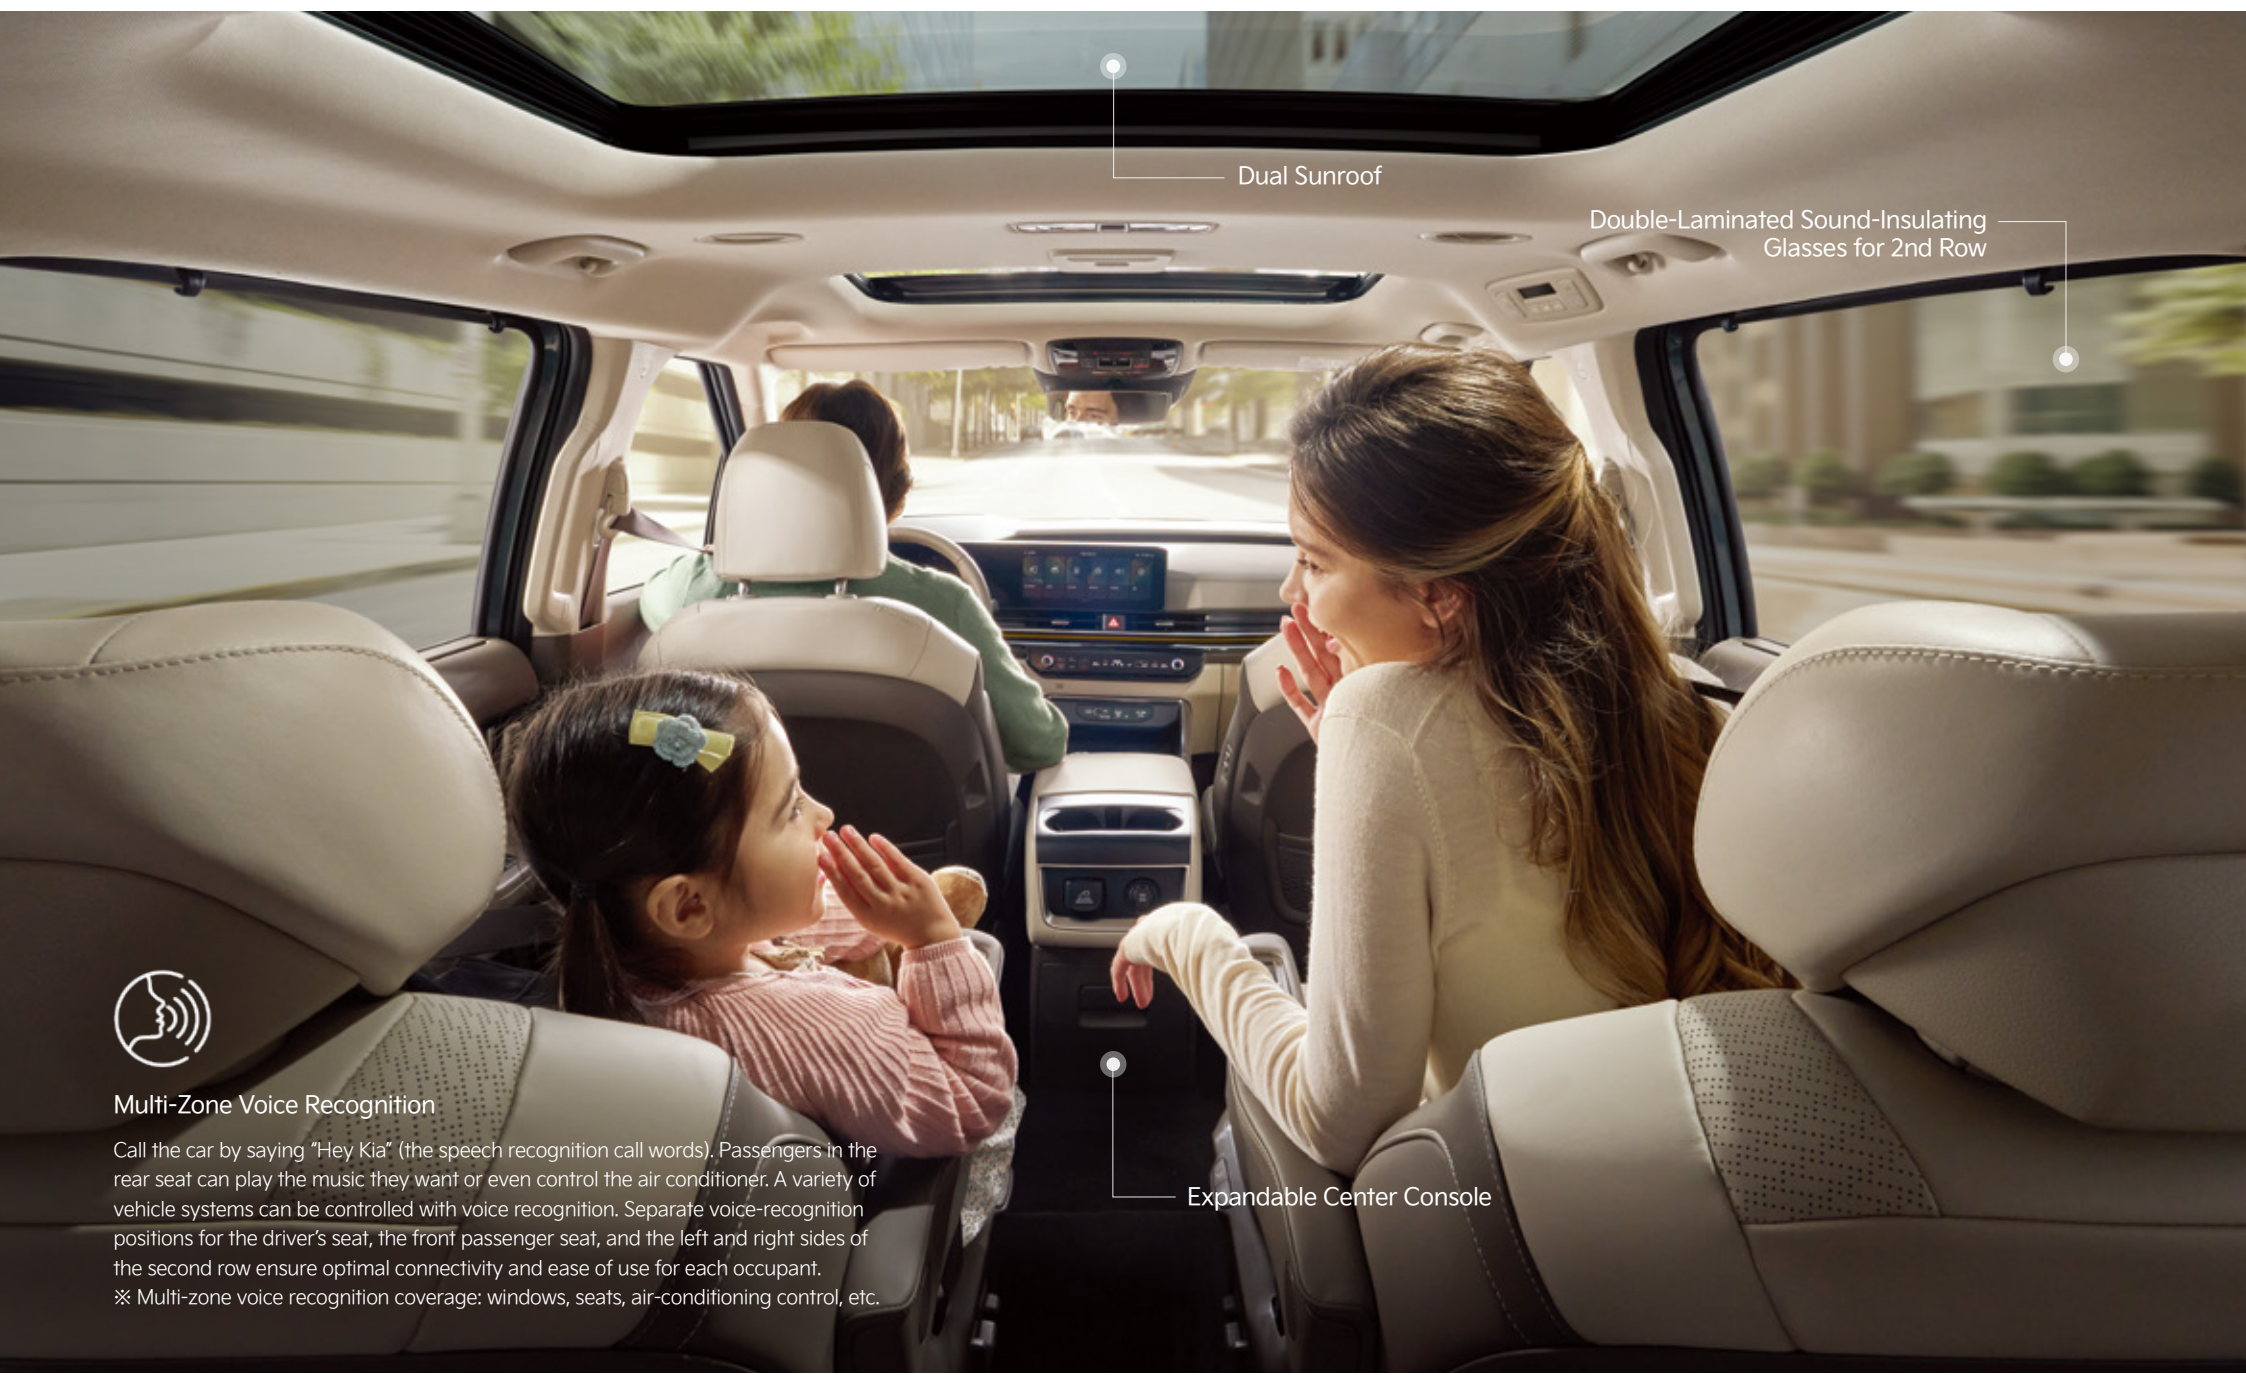

## Over-the-air Software Update

If a new software update is available, it will be downloaded and installed wirelessly after your approval when the vehicle is parked or when the engine is turned off.  
※ The screen image of the infotainment system may change with updates.

## Surround View Monitor

Shows the image of the vehicle's surroundings to assist with safe parking.

Specifications above may vary by trim level, seating capacity per model, engine and options selected.

**Multi-Zone Voice Recognition**

# SPACE

From the Dynamic Body Care integrated into the 2nd row seats to Multi-zone Voice Recognition, Carnival is packed with premium interior and convenience features. All passengers can enjoy a personalized travel experience while communicating securely with each other.