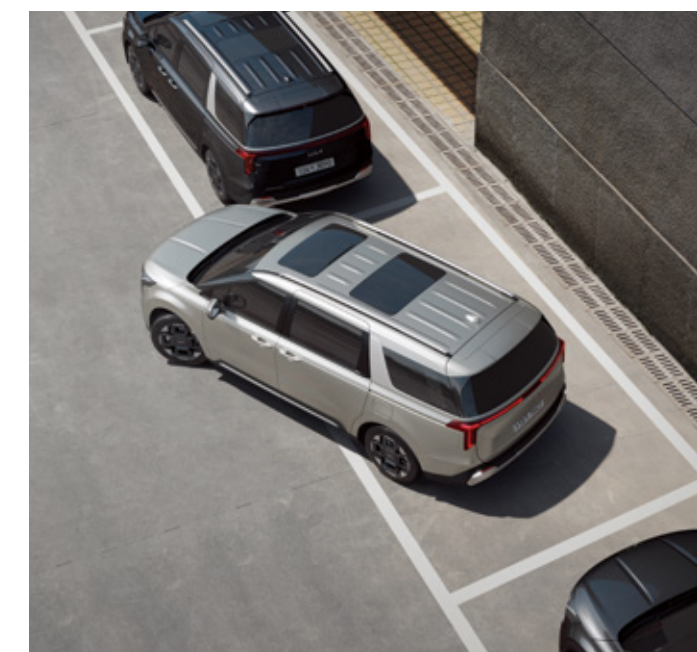

Forward Collision-Avoidance Assist

Monitors the surroundings while driving, warns if there is a risk of a collision, and automatically assists braking if the vehicle in front suddenly slows down after the warning, or if there is an increased risk of a collision with a car, motorcycle, pedestrian or cyclist ahead.

Automatically assists braking if there is an increased risk of a collision with a vehicle or motorcycle approaching from the opposite direction when turning left at an intersection with the indicator on, or with a vehicle approaching from the side of an intersection when driving straight through.

Also it provides automatic braking assistance if there is an increased risk of a collision with a vehicle or motorcycle approaching from the front while driving in your own lane, and automatic evasive manoeuvres assistance if there is a risk of a collision with a vehicle or motorcycle approaching from the front or with a vehicle or motorcycle ahead in the next lane when changing lanes.

Automatically assists with evasive maneuvers if there is a risk of collision with a vehicle, motorcycle, pedestrian or cyclist on the edge of the lane ahead, or a risk of rear cross-traffic collision when changing lanes.

Remote Smart Parking Assist

The driver can move the car forwards or backwards remotely from outside using the Smart Key.

Specialized Control for Congested Roads

Unnecessary operations caused by repeated accelerations/decelerations are reduced and riding quality is improved by strategically changing the shift pattern and the engine start timing when the road is judged to be a low-speed congested section after combining data on road information and driving status on the navigation.

※ Specialized Control for Congested Roads is an exclusive specification for Hybrid models.

Front/Side/Rear Parking Distance Warning

Alerts the driver at low speeds to avoid colliding with objects around the vehicle.

Lane Keeping Assist

Detects the lane and helps you drive by keeping the car centered in the lane.