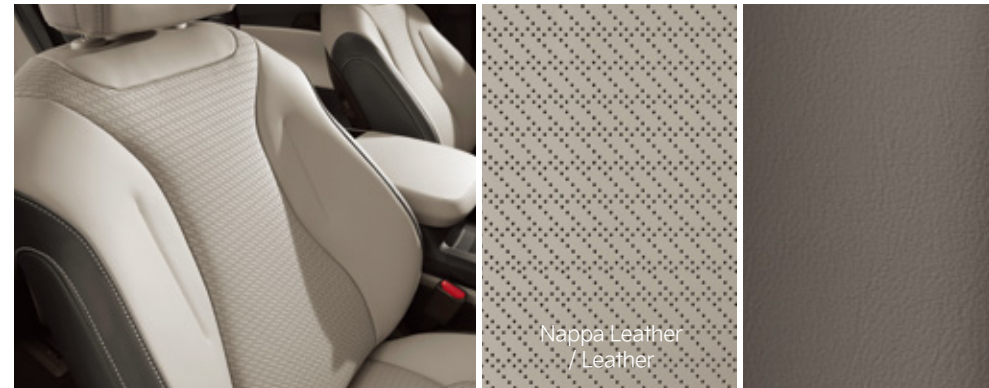

220V Inverter

Side Manual Sunshade Curtains for 2nd/3rd Rows

Specifications above may vary by trim level, seating capacity per model, engine and options selected.