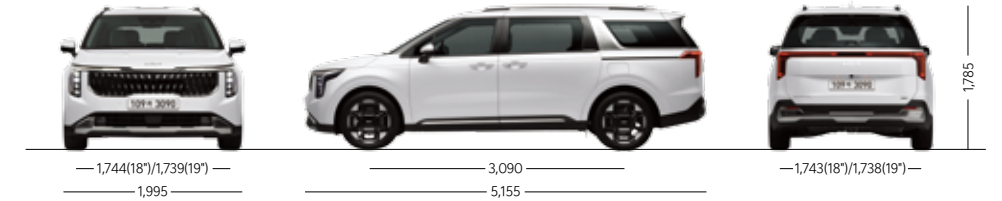

SPECIFICATIONS

※ Height including roof rack (unit: mm)

Gasoline / Diesel

Hybrid

Classification	3.5 Gasoline	2.2 Diesel	Turbo Hybrid
Overall length (mm)	5,155	5,155	5,155
Overall width (mm)	1,995	1,995	1,995
Overall height (mm)	1,775	1,775	1,785
Wheelbase (mm)	3,090	3,090	3,090
Wheel tread front (mm)	1,746(18") / 1,741(19")	1,746(18") / 1,741(19")	1,744(18") / 1,739(19")
Wheel tread rear (mm)	1,746(18") / 1,741(19")	1,746(18") / 1,741(19")	1,743(18") / 1,738(19")
Displacement (cc)	3,470	2,151	1,598
Max. power (ps/rpm)	294 / 6,400	194 / 3,800	180 / 5,500 54 kW (Electric Motor)
Max. torque (kgf-m/rpm)	36.2 / 5,000	45.0 / 1,750~2,750	27.0 / 1,500~4,500 304 Nm (Electric Motor)
Tires (18", 19")	235/60R18, 235/55R19	235/60R18, 235/55R19	235/60R18, 235/55R19
Brake front/rear	Ventilated disc / Disc	Ventilated disc / Disc	Ventilated disc / Ventilated disc
Suspension front/rear	MacPherson Strut / Multi-link	MacPherson Strut / Multi-link	MacPherson Strut / Multi-link