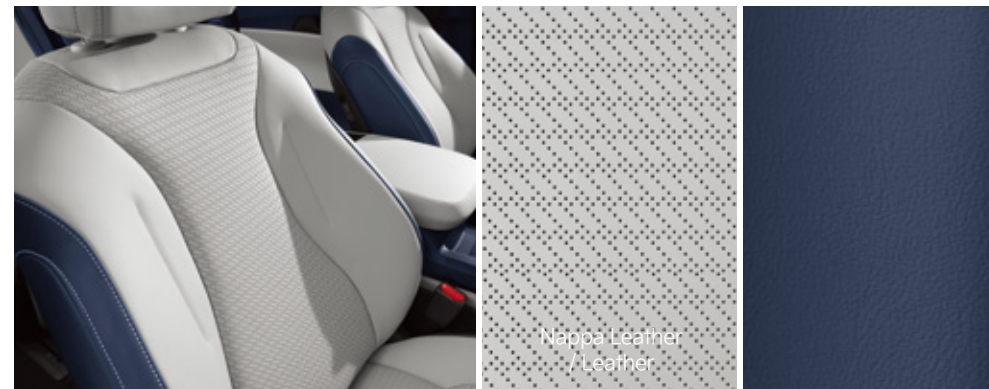

SPECIFICATIONS

※ Height including roof rack (unit: mm)

Gasoline / Diesel

Hybrid

Classification	3.5 Gasoline	2.2 Diesel	Turbo Hybrid
Overall length (mm)	5,155	5,155	5,155
Overall width (mm)	1,995	1,995	1,995
Overall height (mm)	1,775	1,775	1,785
Wheelbase (mm)	3,090	3,090	3,090
Wheel tread front (mm)	1,746(18") / 1,741(19")	1,746(18") / 1,741(19")	1,744(18") / 1,739(19")
Wheel tread rear (mm)	1,746(18") / 1,741(19")	1,746(18") / 1,741(19")	1,743(18") / 1,738(19")
Displacement (cc)	3,470	2,151	1,598
Max. power (ps/rpm)	294 / 6,400	194 / 3,800	180 / 5,500 54 kW (Electric Motor)
Max. torque (kgf-m/rpm)	36.2 / 5,000	45.0 / 1,750~2,750	27.0 / 1,500~4,500 304 Nm (Electric Motor)
Tires (18", 19")	235/60R18, 235/55R19	235/60R18, 235/55R19	235/60R18, 235/55R19
Brake front/rear	Ventilated disc / Disc	Ventilated disc / Disc	Ventilated disc / Ventilated disc
Suspension front/rear	MacPherson Strut / Multi-link	MacPherson Strut / Multi-link	MacPherson Strut / Multi-link